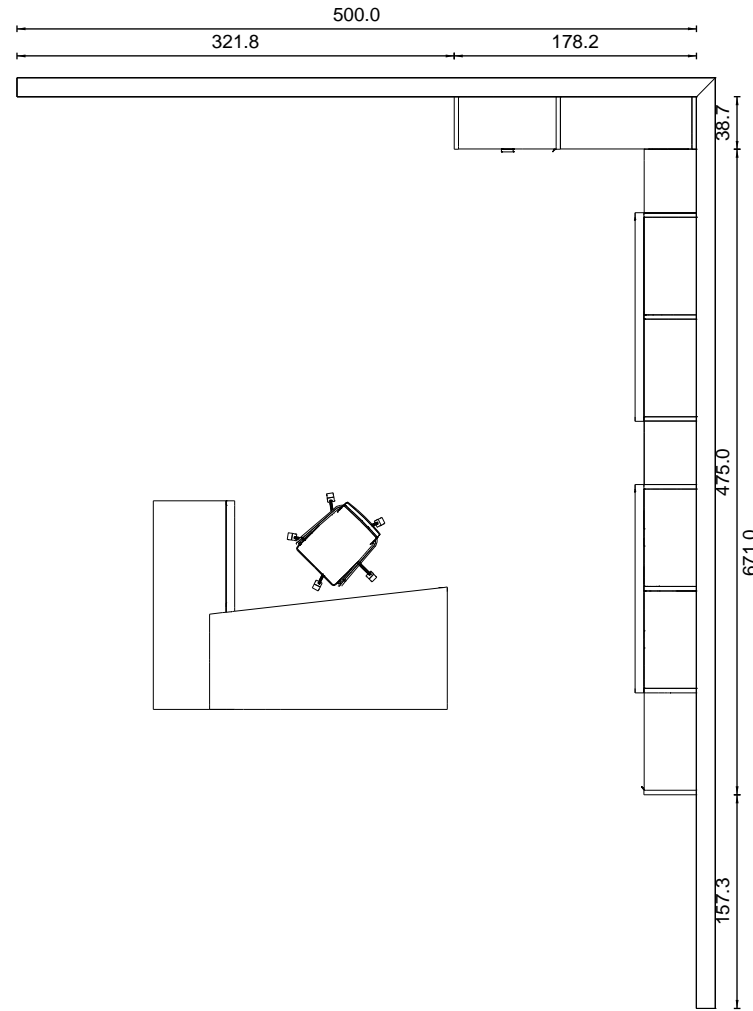

Project number:

000263

Commission

Customer: _____,