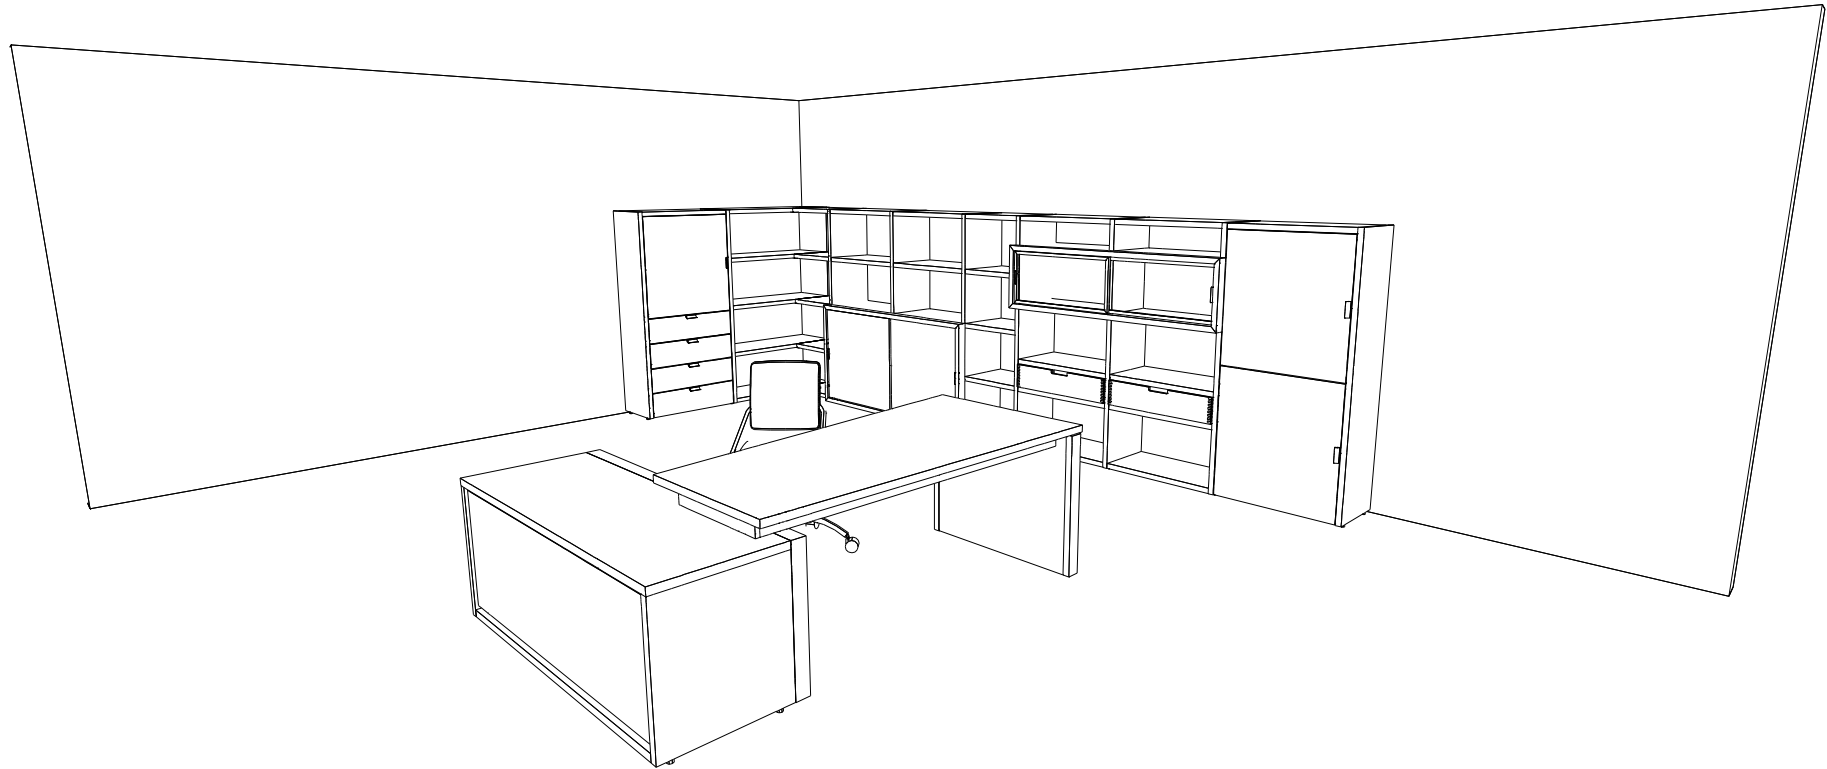

Project number:

000263

Commission

Customer: _____,