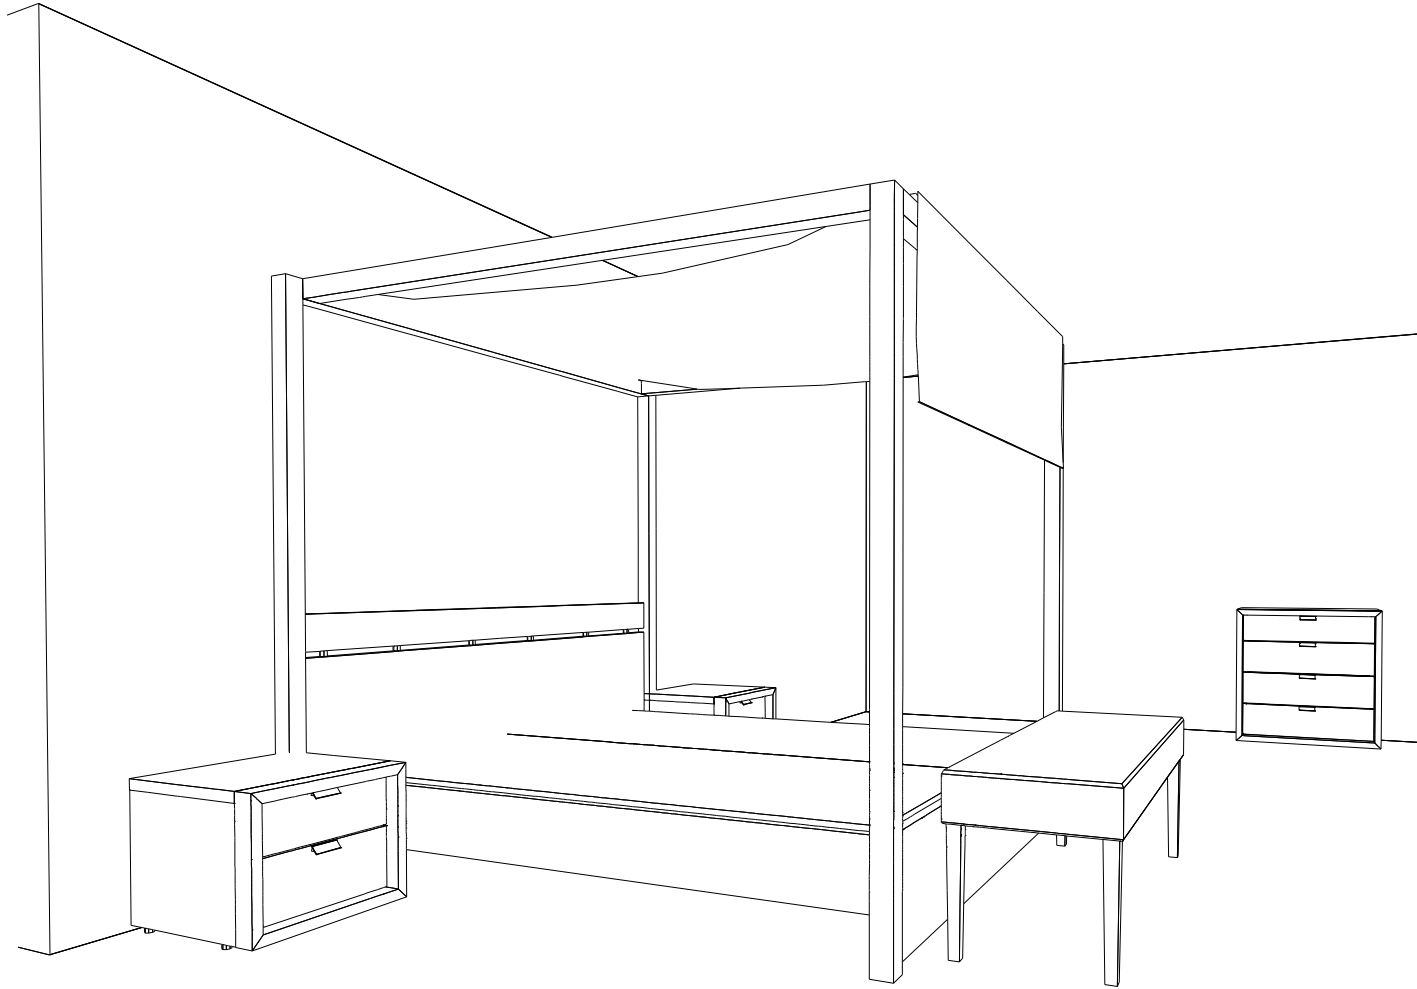

Project number:

000234

Commission

Customer: _____,