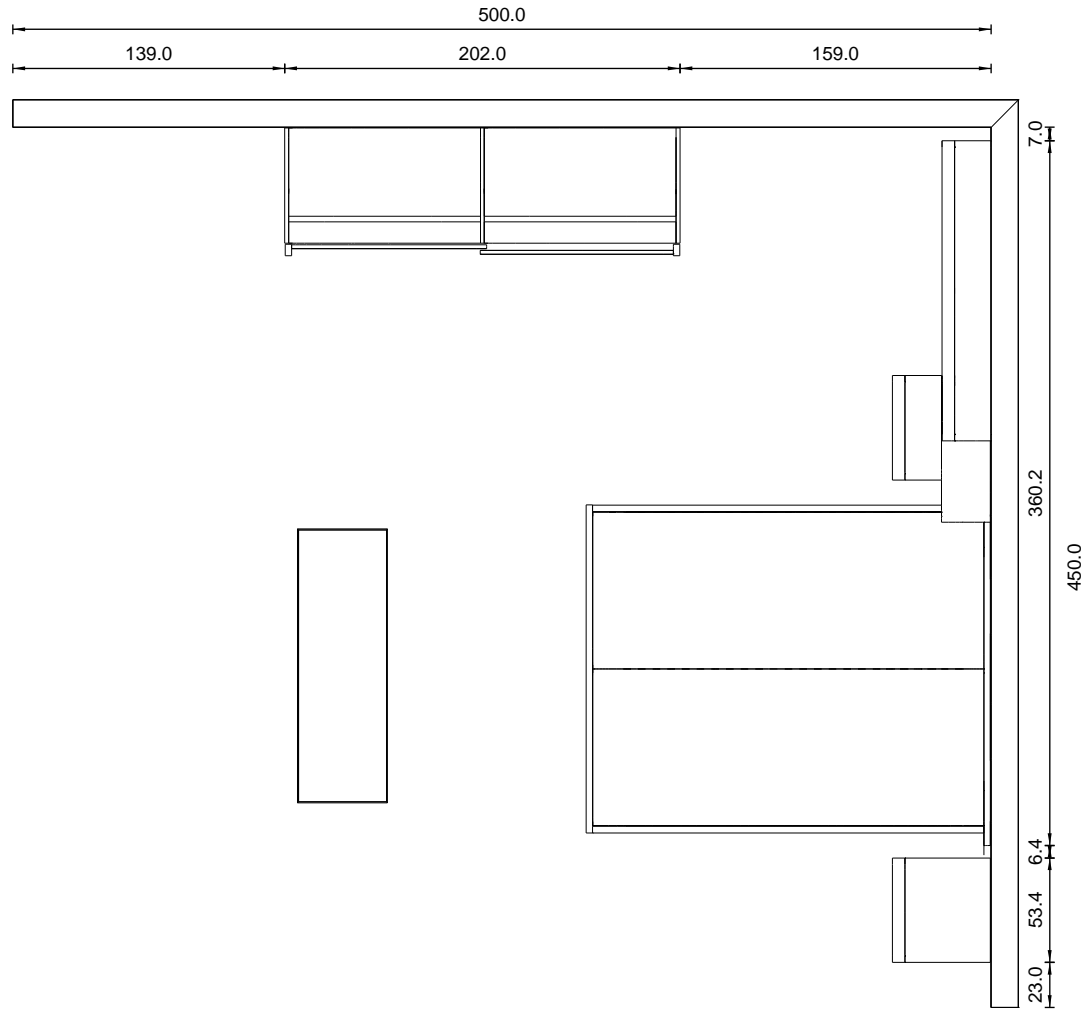

now! by hülsta - For those who get carried away with life.

Date: 7.7.2008

item no	ref. no.	description	H/W/D	quantity
<b>hülsta now! No.10</b>				
1	98118	special combination		1
2	2972	Sliding door wardrobe - black	222.3 / 200.0 / 59.0	1
3	2401	Assembly unit 2 R drawers - Arctic white	- / 50.0 / -	2
4	2711	Bed - Oak sand - Arctic white	88.2 / 160.0 / 200.0	1
5	8082	slated base (formerly Typ 8080)	- / 80.0 / 200.0	2
6	8380	cold foam mattress now	18.0 / 80.0 / 200.0	2
7	2799	Bed lamp		1
8	2691	Wall unit - Arctic white	25.7 / 153.4 / 25.0	1
9	2700	Wall shelf - Oak sand	3.3 / 75.0 / 25.0	1
10	2782	Bench fabric design black - black	142.0 / 49.0 / 41.0	1

07.07.2008

Project number:

**000219**

Commission

Customer: \_\_\_\_\_,

Project number:

**000219**

Commission

Customer: \_\_\_\_\_,

Project number:

**000219**

Commission

Customer: \_\_\_\_\_,