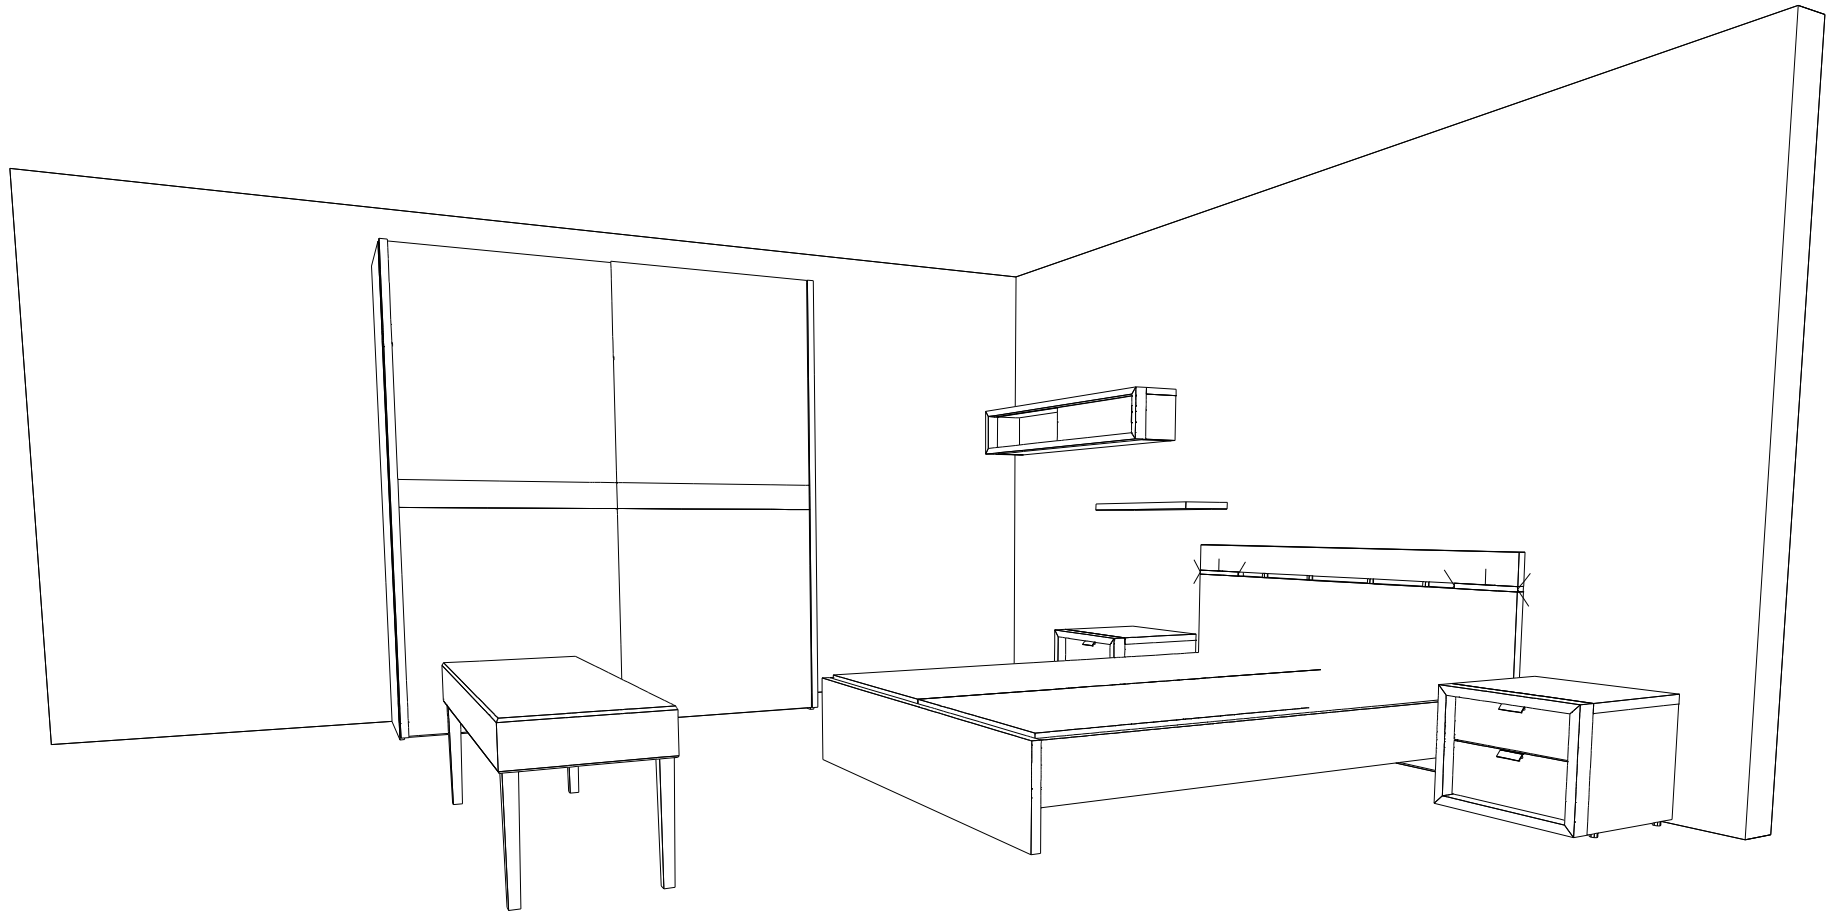

Project number:

000219

Commission

Customer: _____,