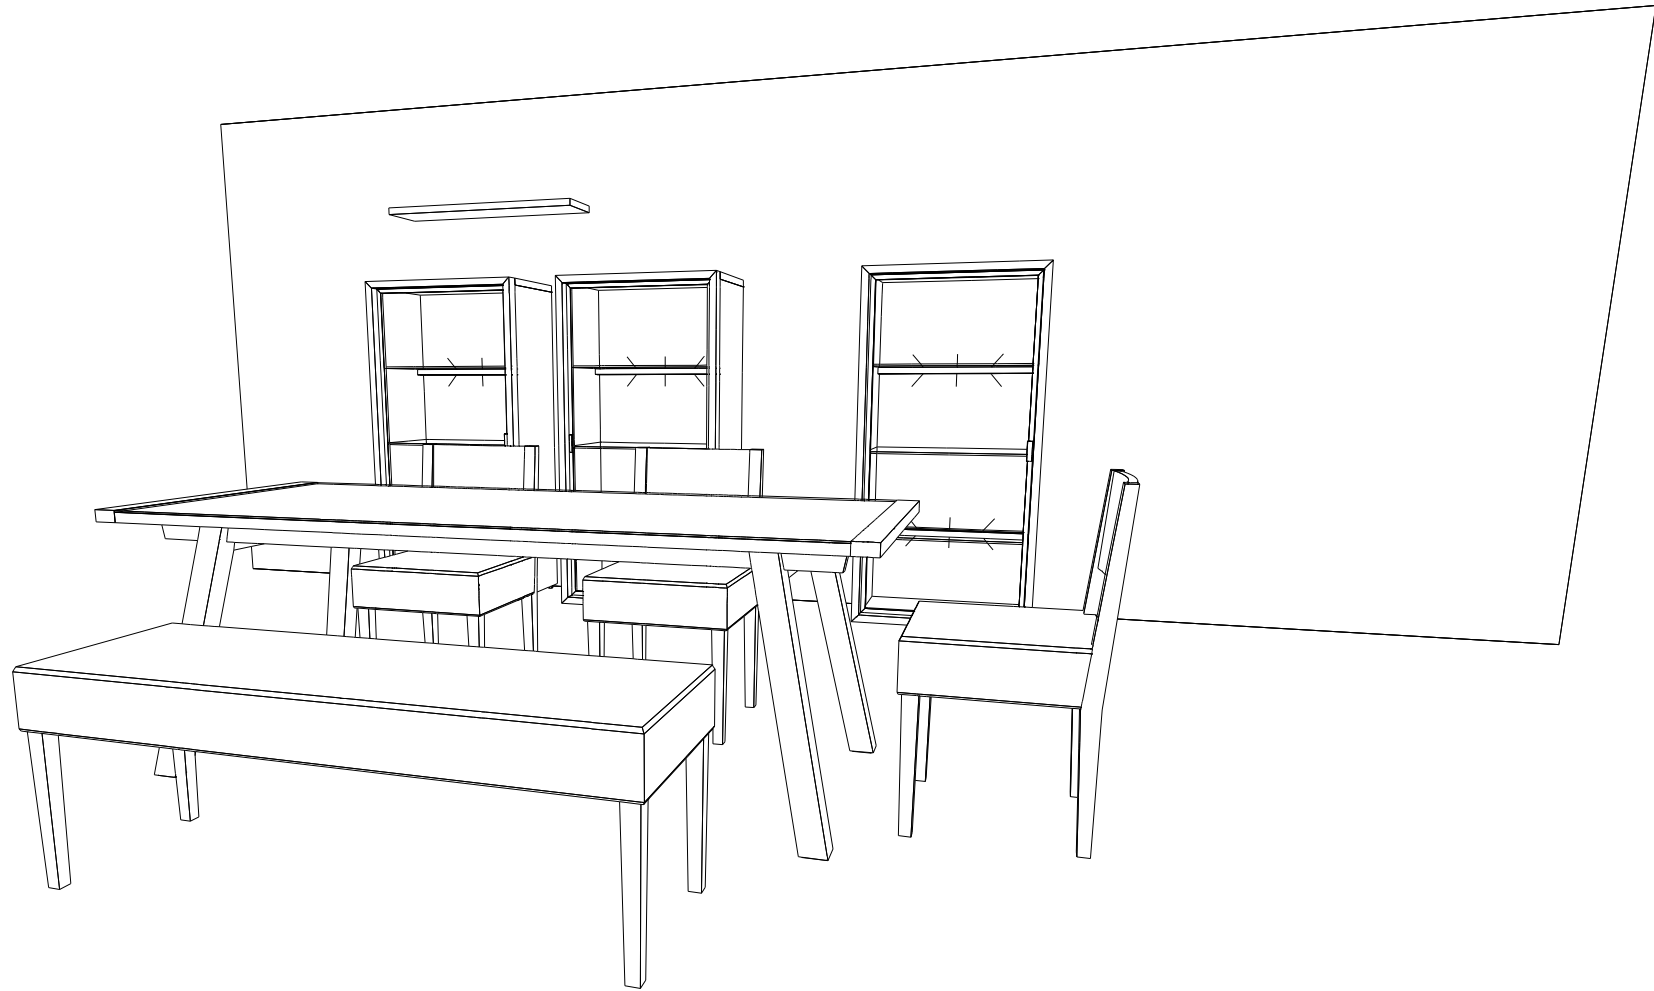

Project number:

000222

Commission

Customer: _____,