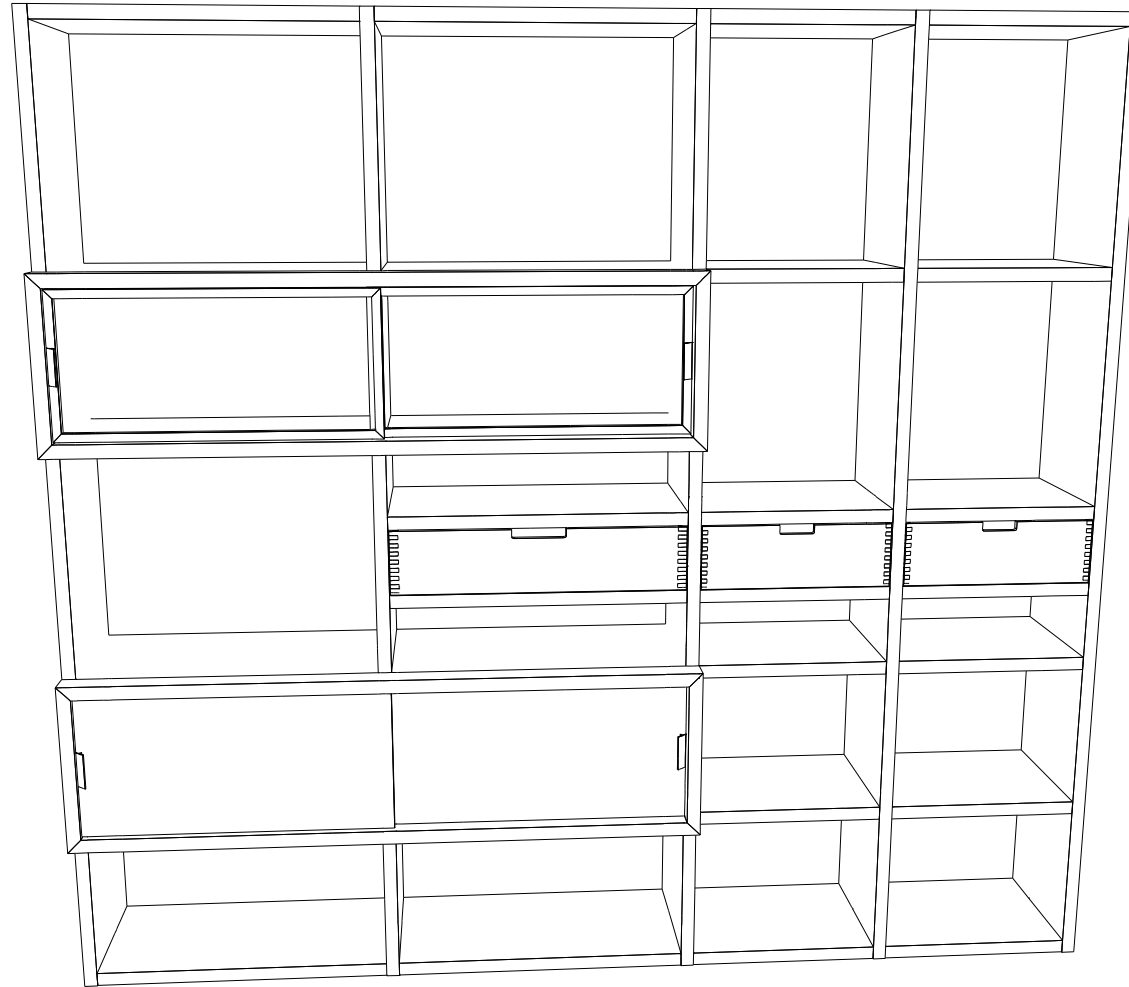

Project number:

000236

Commission

Customer: _____ ,