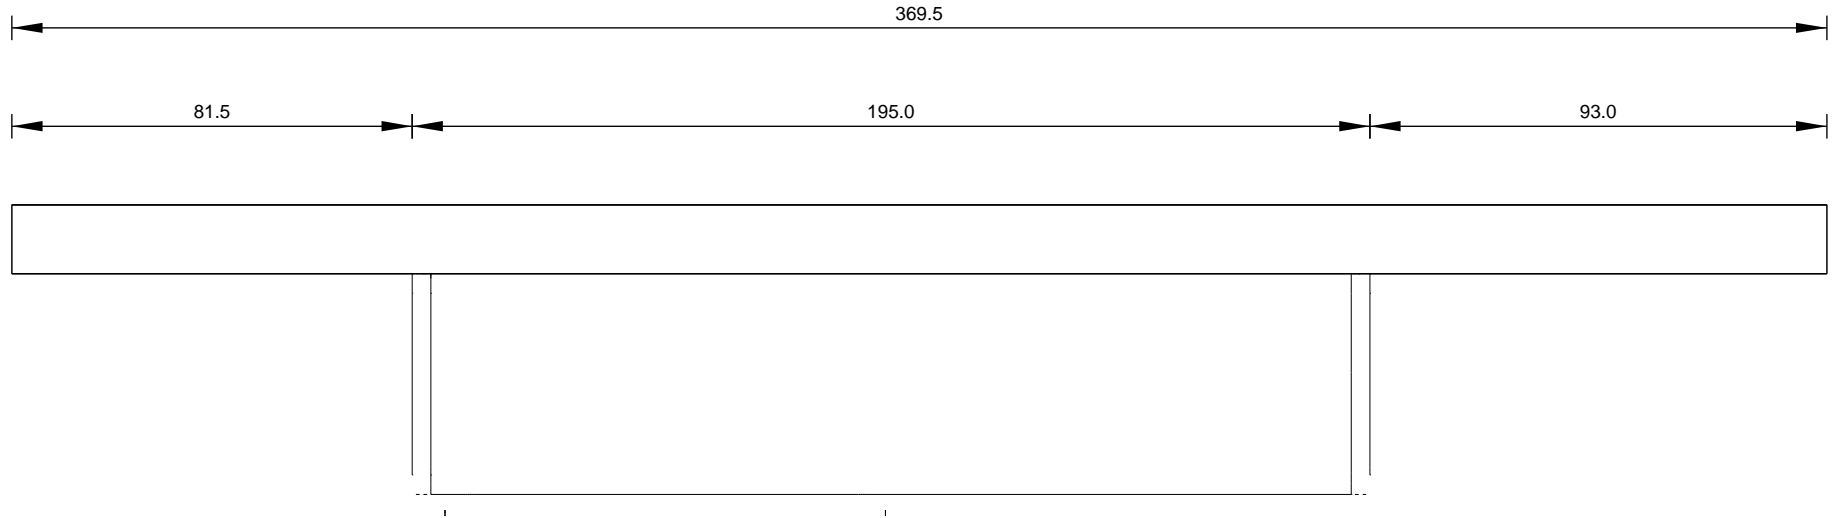

Project number: ____	Commission
	Customer:
	furnplan hülsta now! Licence holder: , hülsta, Stadtlohn, Germany