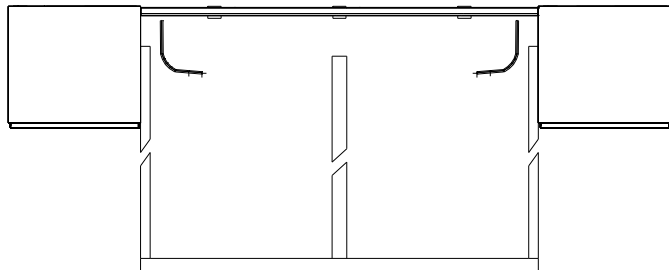

RH 250.0

- !#8340 HR-Matratze
- !#8242 Federholzrahmen
- !#4201 KT-Aufsatz
- !#4798 Leseleu

Rows	A	B	C

17.11.2011

Commission

Customer:

Project number: **66**

13554 0, Hülsta ADM IT-Service, 48703 Stadtho, Germany