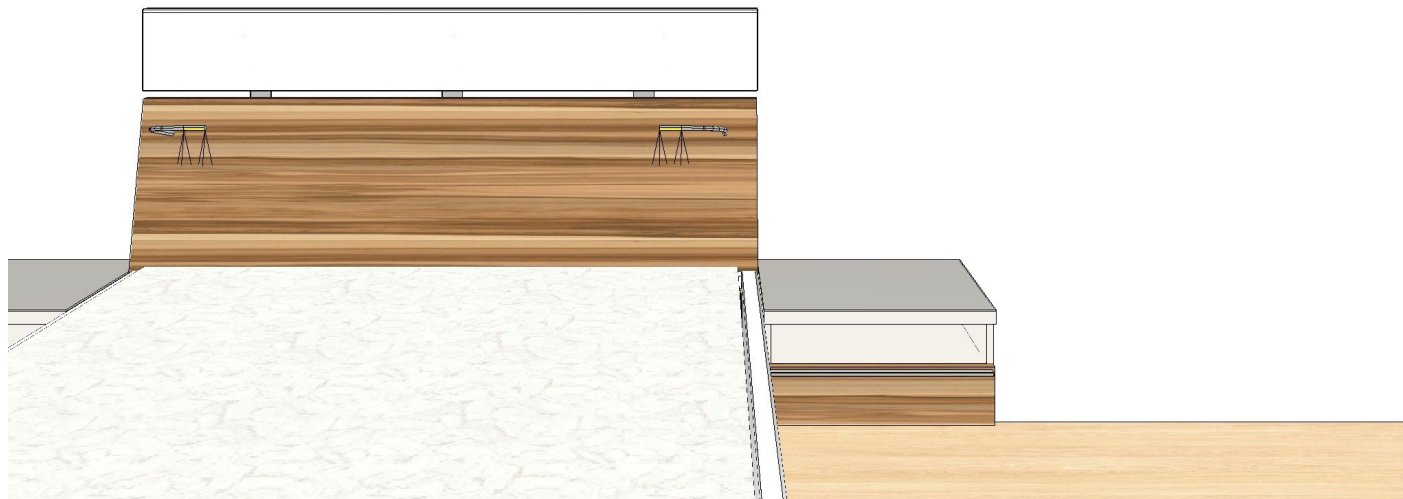

Date: 17.11.2011

item no	ref. no.	Description	H/W/D	quantity
<b>now! by hülsta now! No.7</b>				
1	4771	upholstery bed 140/200 white textile leather - Amber tree - White	80.0 / 150.0 / 225.0	1
2	4798	LED reading lamp - alum-colour		1
3	4201	Headboard top 140 textile leather white - polar white		1
4	8242	slatted base (fixed)	5.0 / 140.0 / 200.0	1
5	8340	Cold foam mattress now!	16.0 / 140.0 / 200.0	1
6	4943	Wall console with 1 drawer - polar white - Amber tree	25.0 / 50.0 / 44.0	2