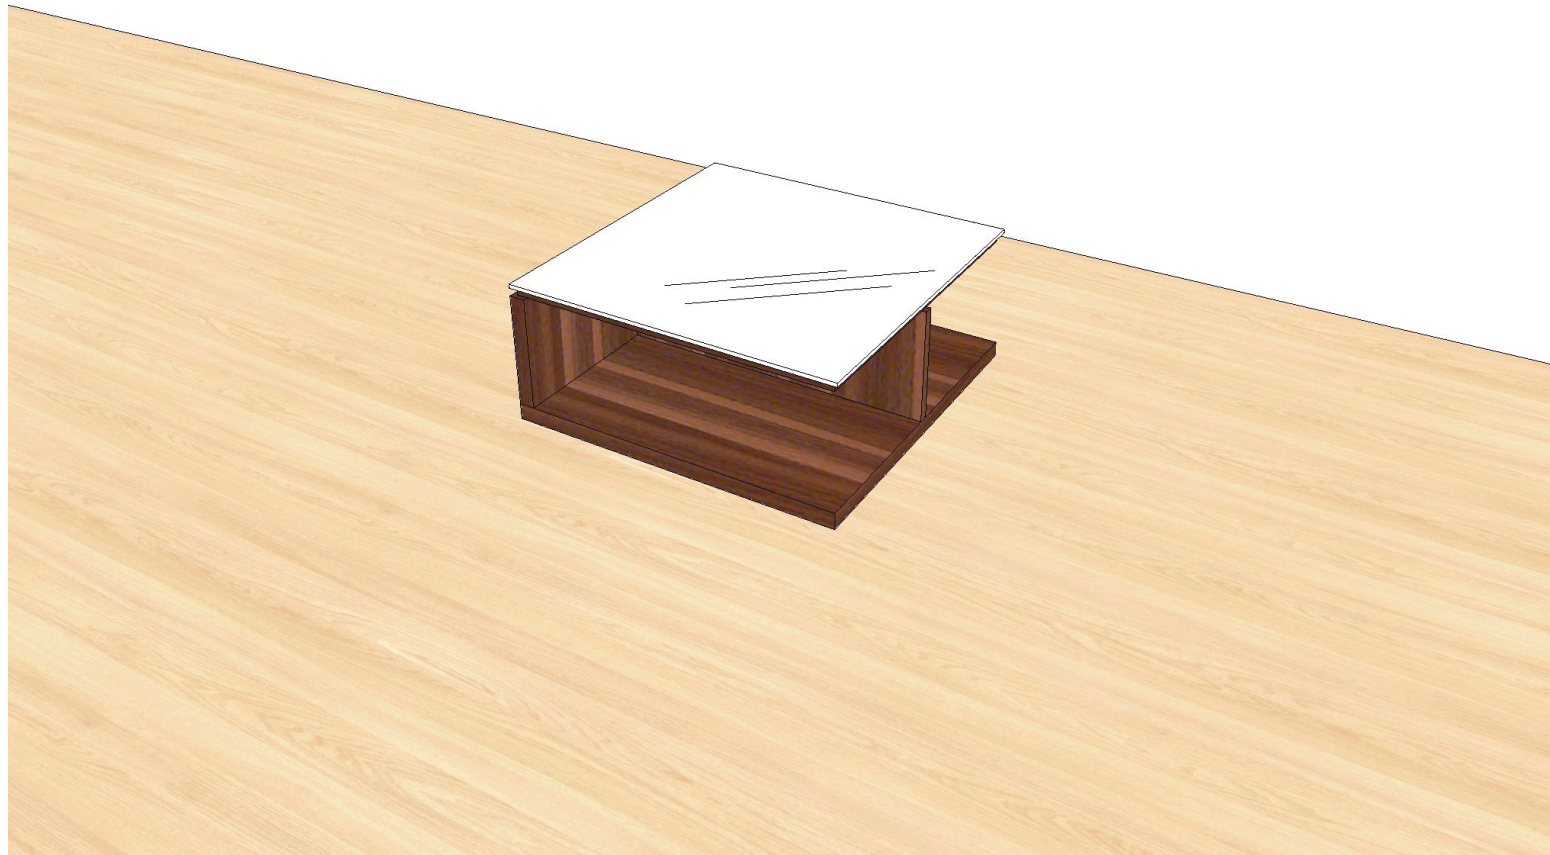

D+H Software GmbH, Dinkelweg 3 48619 Heek-Nienborg

Date: 9.2.2011

item no	ref. no.	Description	H/W/D	quantity
		<b>hülsta now! time</b>		
1	65227	Coffee table with white glass top - walnut - glass white	30.9 / 70.0 / 70.0	1