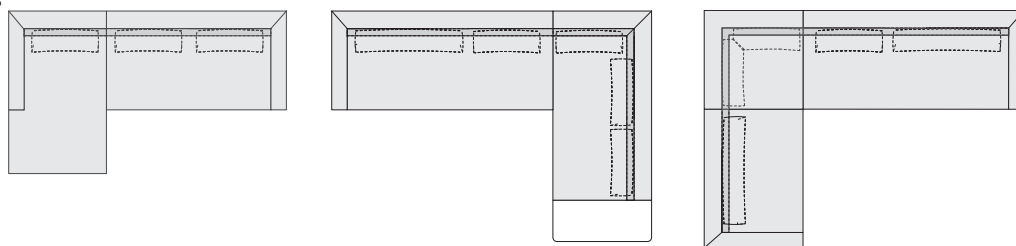

6. Voorbeeldcombinaties